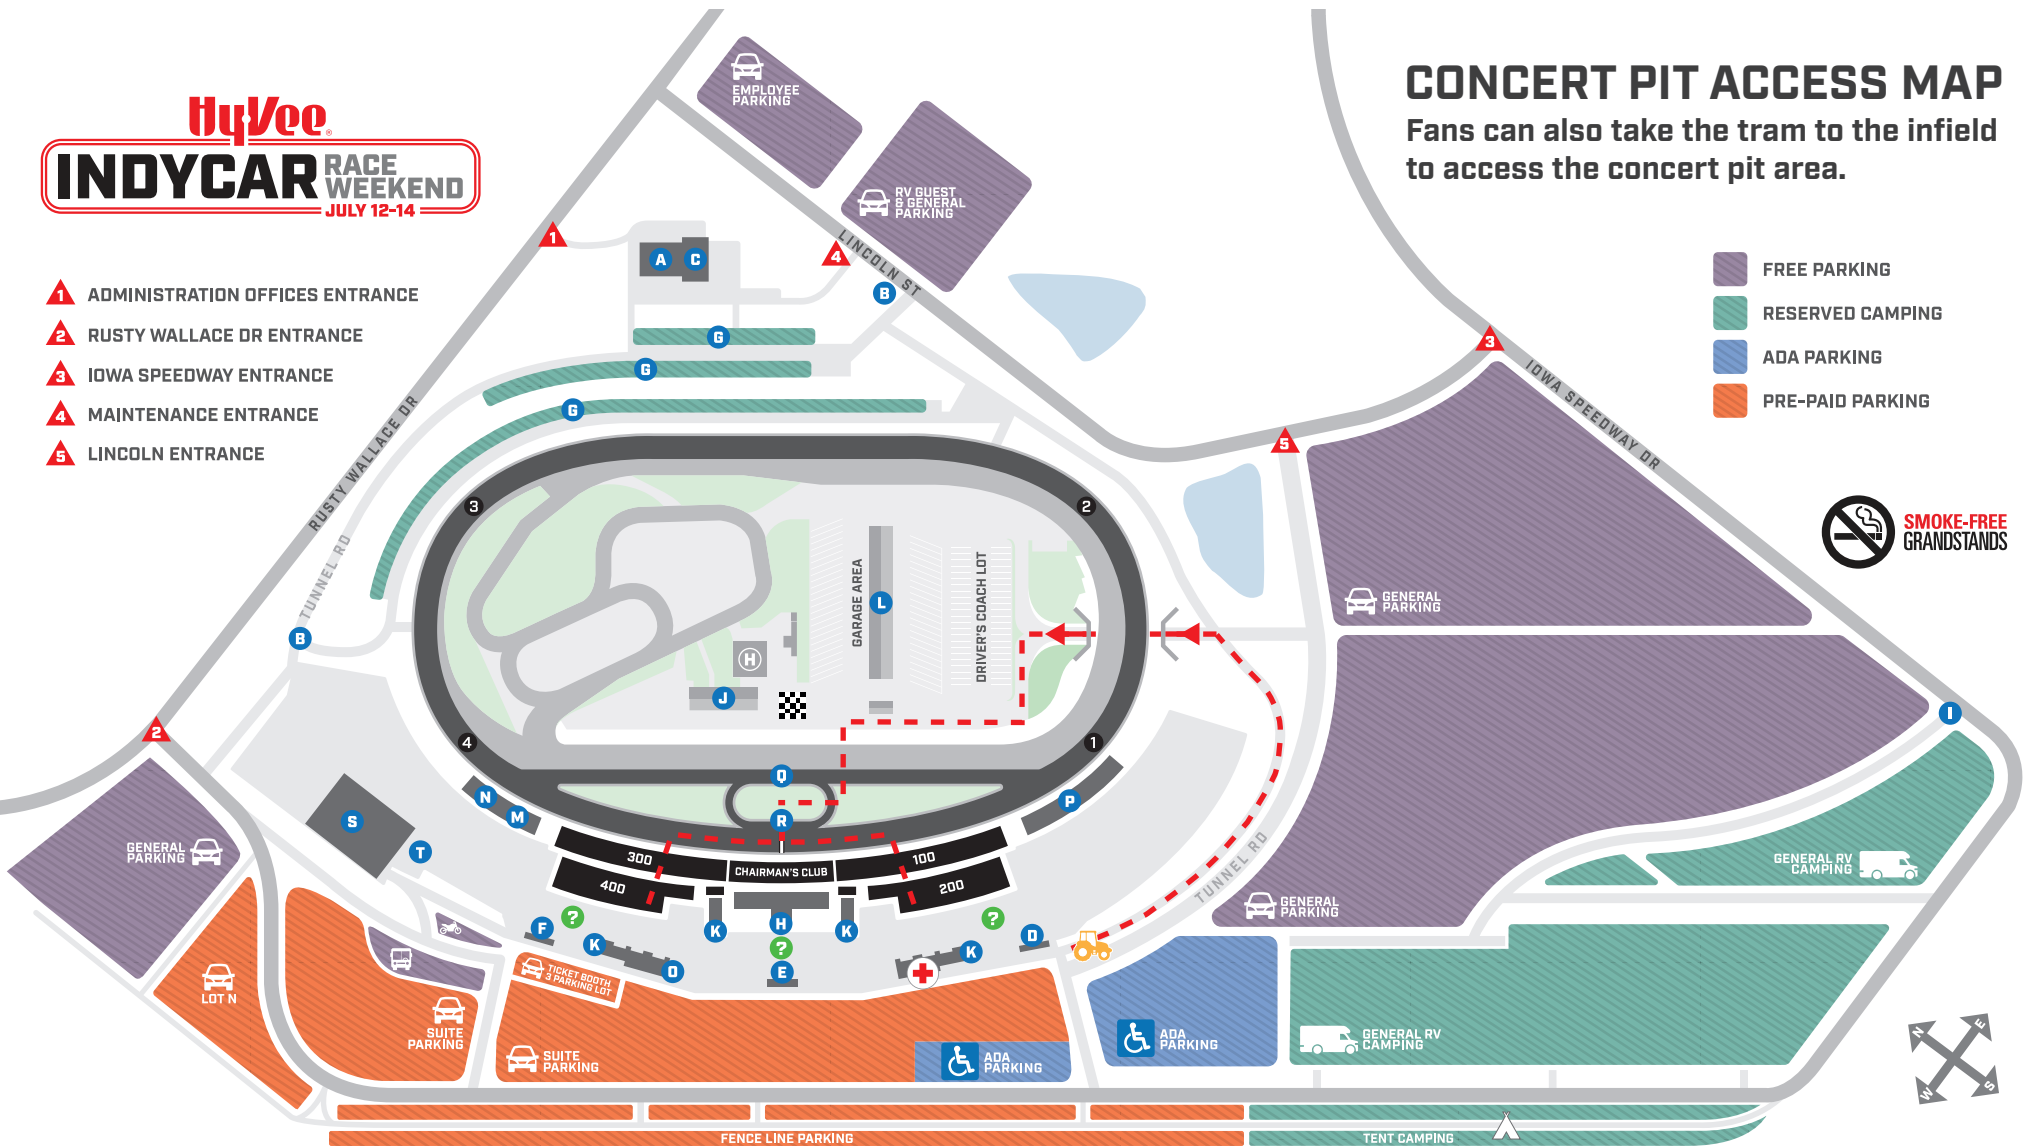

# HyVee INDYCAR RACE WEEKEND

JULY 12-14

## CONCERT PIT ACCESS MAP

Fans can also take the tram to the infield to access the concert pit area.

- ADMINISTRATION OFFICES ENTRANCE
- RUSTY WALLACE DR ENTRANCE
- IOWA SPEEDWAY ENTRANCE
- MAINTENANCE ENTRANCE
- LINCOLN ENTRANCE

- FREE PARKING
- RESERVED CAMPING
- ADA PARKING
- PRE-PAID PARKING

- ADA PARKING
- TUNNEL
- RV CAMPING
- FIRST AID
- HELIPAD
- VEHICLE PARKING
- VICTORY LANE
- BUS PARKING
- MOTORCYCLE PARKING
- TRAM TO LOTS
- TENT CAMPING
- INFORMATION BOOTHS

- MAIN/TICKET OFFICE
- NEWTON CLUB SUITE TOWER
- RESTROOMS
- TERRACE RV CAMPING CHECK-IN
- GENERAL CAMPING CHECK-IN
- HY-VEE TURN 1 TOWER
- CREDENTIAL OFFICE
- MEDIA CENTER
- CONCERT STAGE
- TICKET BOOTH 1
- CONCESSION STANDS
- CONCERT PIT
- TICKET BOOTH 2
- COMPETITOR GARAGE
- BEER GARDEN
- TICKET BOOTH 3
- HY-VEE TURN 4 TOWER A
- TURN 4 STAGE
- TURN 3 TERRACE RV HILL
- HY-VEE TURN 4 TOWER B